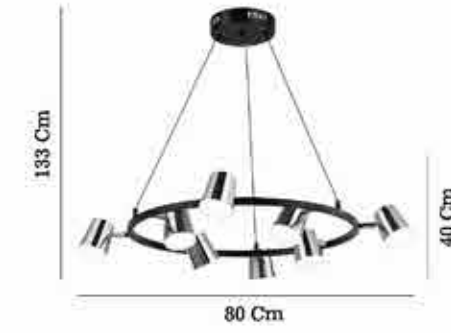

80573-04-W01-BK

80573-01-P06-BK

80573-02-P08-BK

80573-01-P06-BK Black / Gold - Siyah / Altın

⚖️ 2,29 Kg
⌀ 70 Cm Ⓚ 3000 K
💡 LED / 6x6W Ⓛ 2520 Lm

80573-02-P08-BK Black / Gold - Siyah / Altın

⚖️ 2,89 Kg
⌀ 80 Cm Ⓚ 3000 K
💡 LED / 8x6W Ⓛ 3360 Lm