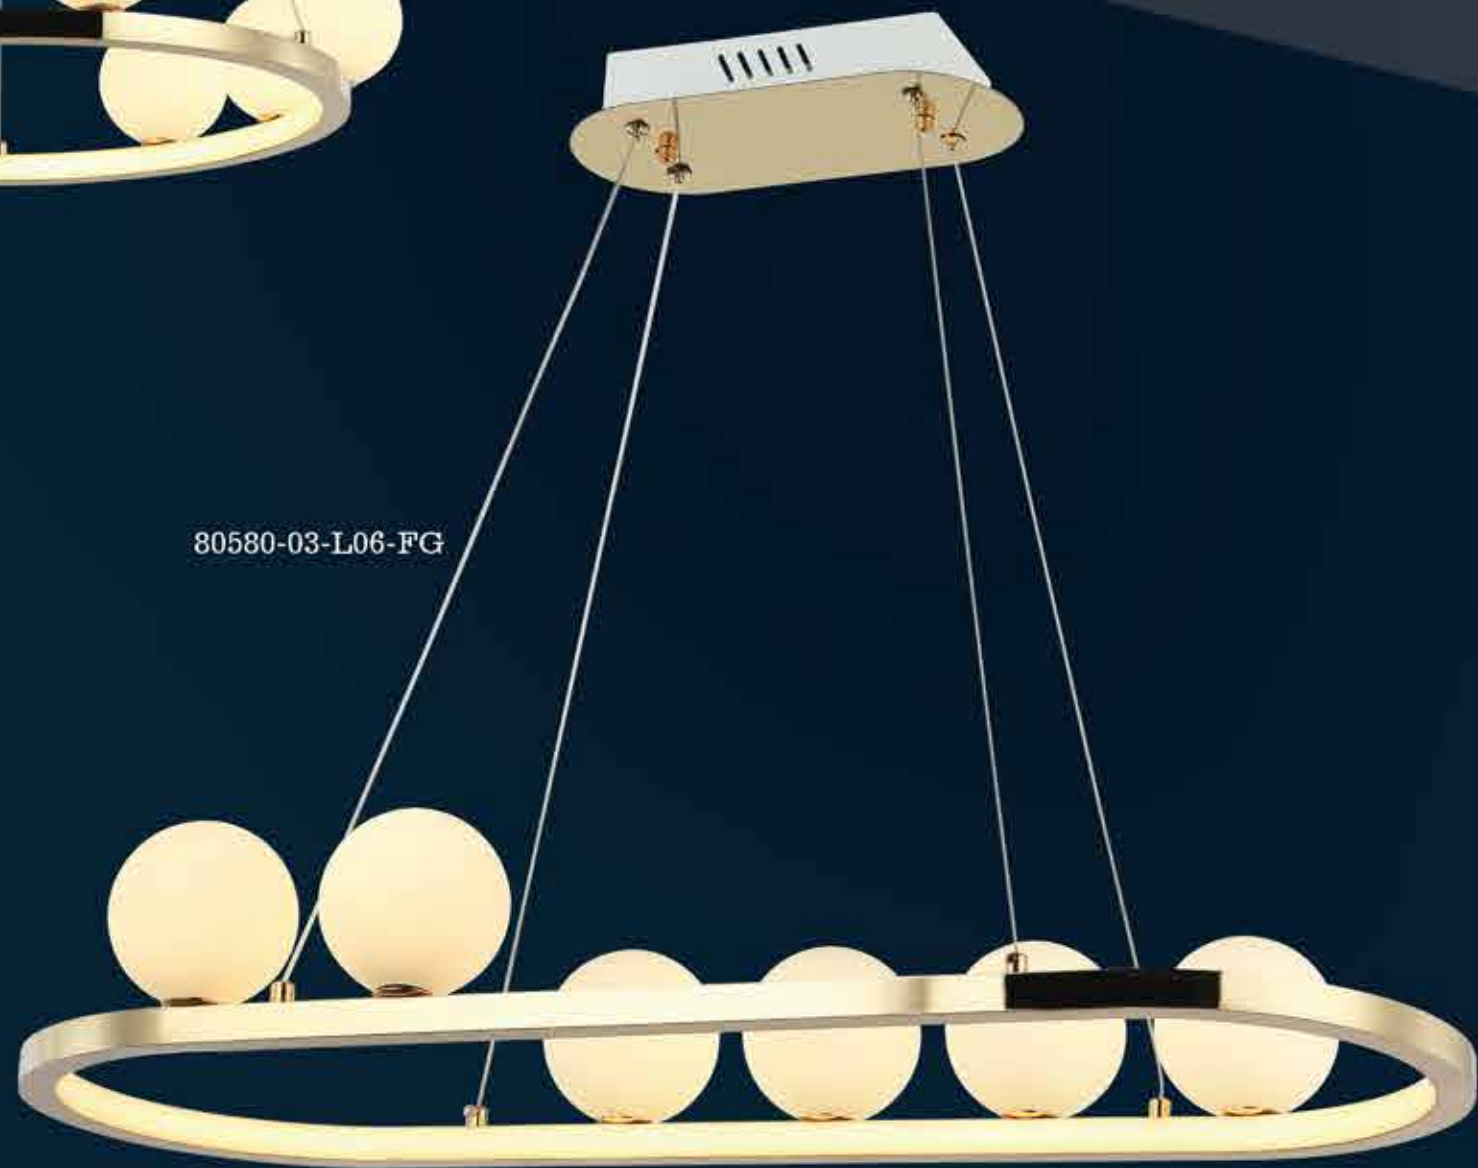

80580-03-L06-FG

⚖️ 1,88 Kg
⌀ 58 Cm Ⓚ 3000 K
💡 LED / 1x56W Ⓛ 3920 Lm

⚖️ 2,13 Kg
⌀ 68 Cm Ⓚ 3000 K
💡 LED / 1x66W Ⓛ 4620 Lm