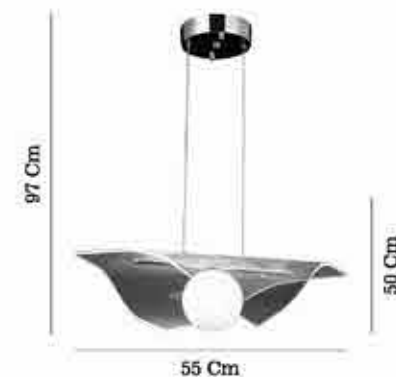

80571-04-PB2-FG

Gold - Altın

1,80 Kg
25x55 Cm
LED / 1x26W
3000 K
1820 Lm

LORDEN

COLLECTION 2024