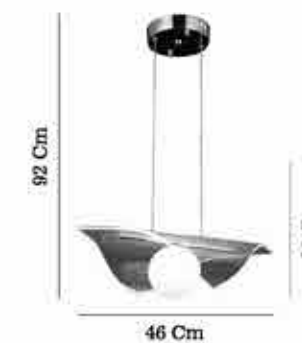

80571-03-PM2-FG

Gold - Altın

1,30 Kg
19x46 Cm
LED / 1x22W
3000 K
1540 Lm