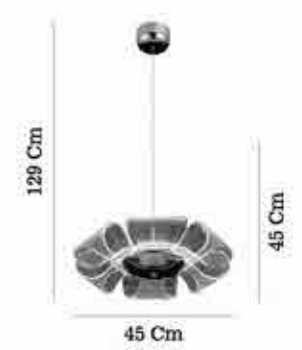

80679-01-PS6-FG Gold - Altan

- ⚖️ 1,56 Kg
- ⊘ 45 Cm   Ⓚ 3000 K
- 💡 LED / 1x20W   Ⓛ 1400 Lm