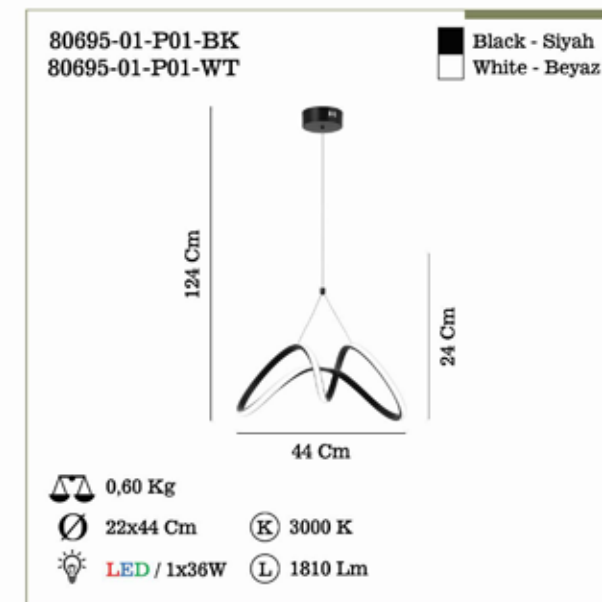

CARBONE

Style

CARBONE

COLLECTION 2024