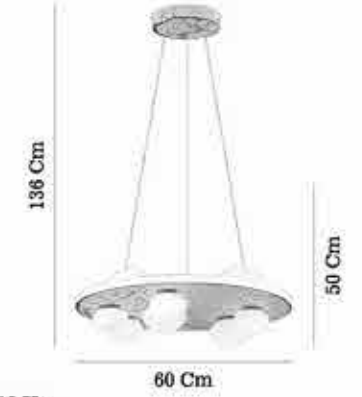

80611-03-P09-SW Snow White - Çizgili Beyaz

6,19 Kg
60 Cm
LED / 1x82W
3000 K
5740 Lm