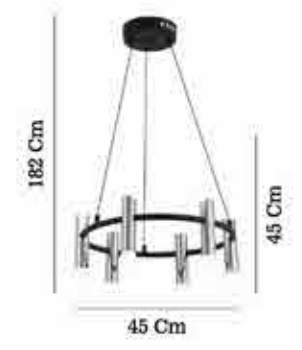

80665-01-P06-RG

80665-04-W01-RG

80665-02-P09-RG

80665-01-P06-RG Rose Gold - Altın Gül

2,03 Kg
45 Cm 3000 K
LED / 6x4W 1680 Lm

80665-02-P09-RG Rose Gold - Altın Gül

2,76 Kg
60 Cm 3000 K
LED / 9x4W 2520 Lm

80665-03-L06-RG Rose Gold - Altın Gül