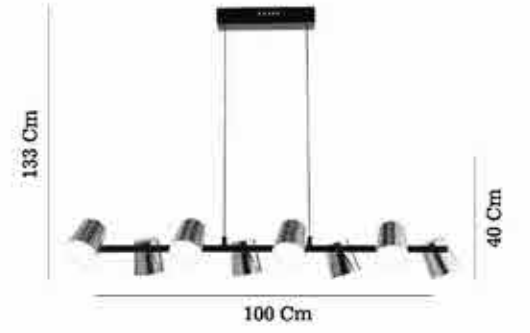

80573-03-L08-BK Black / Gold - Siyah / Altın

⚖️ 2,39 Kg
⌀ 21x100 Cm Ⓚ 3000 K
💡 LED / 8x6W Ⓛ 3360 Lm

80573-04-W01-BK Black / Gold - Siyah / Altın

⚖️ 0,49 Kg
⌀ 14x20 Cm Ⓚ 3000 K
💡 LED / 1x6W Ⓛ 420 Lm

OLETTA

COLLECTION 2024