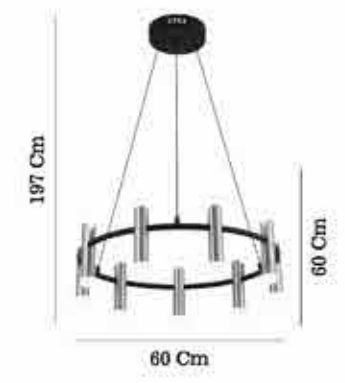

80665-01-P06-RG

80665-04-W01-RG

80665-02-P09-RG

80665-01-P06-RG Rose Gold - Altın Gül

2,03 Kg
45 Cm 3000 K
LED / 6x4W 1680 Lm

80665-02-P09-RG Rose Gold - Altın Gül

2,76 Kg
60 Cm 3000 K
LED / 9x4W 2520 Lm

80665-03-L06-RG Rose Gold - Altın Gül