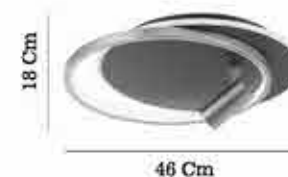

2,26 Kg
46 Cm
LED / 1x57W + 1x5W
3000 K
4340 Lm

80543-02-CB2-BK

Gold / Black - Altın / Siyah

2,69 Kg
50x56 Cm
LED / 1x60W + 2x5W
3000 K
4900 Lm

80543-02-CS2-BK

Gold / Black - Altın / Siyah

2,06 Kg
40x46 Cm
LED / 1x47W + 1x5W
3000 K
3640 Lm